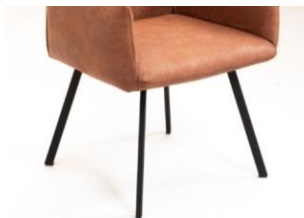

Model: **9063** - Ergo Dining Relax chair

1. Different design of Dining Relax chairs (each design own number of model)

2. Ergo Dining Relax chairs:

Ergo Dining Relax chair with function Ergo
(glide function) & Svivel (ERGOSV)

For this option Svivel* always included.

*Svivel (SV):
about 90° swivel
in left or right side.

Swivel function

Ergo glide function

3. Different types of legs for Dining Relax chairs (last page):

4. Selected colours of fabrics/leathers

Model: **9063** - Ergo Dining Relax chair

Measurements	W H D SD SH					
Description	ERGO Dining Relax chair with svivel and legs (ERGOSV) 1 pcs					
Type of legs	Legs A	Legs B	Legs C	Legs D	Legs E	Legs F
Fabric groups		Standard colours				
Towel: Grey (2830)						
Towel: Antracite (2834)						
Python: Hunter(9841)						
Python: Antracite (9842)						
Python: Caramel (9843)						
Adore: Anthracite (3151)						
Adore: Petrol (3153)						
Adore: Hunter (3154)						
Adore: Gold (3155)						
Teddy: Sand						
Teddy: Antracite						
Teddy: Taupe						
Leather groups						
Pampas Black (403) all over						