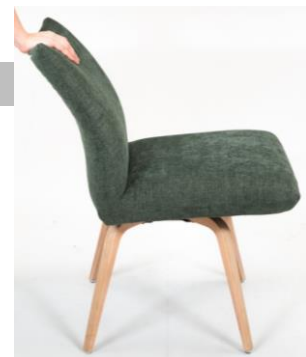

Urare kontor Norge

Tlf 74 14 43 70
Fax 74 14 67 01

Model: **9054** - Ergo Dining Relax chair

For set: **2 pcs**