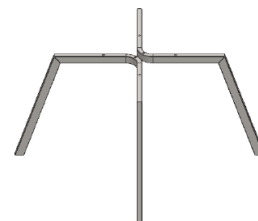

welded rectangular steel legs (set)

Matt Black: **DL03K5**