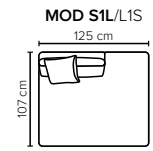

COMBINATIONS

Choose from available sofa models

MODULES

Design your own sofa

bellus®

* Ending plate.
Can be fitted on
the armrest free side
of any module