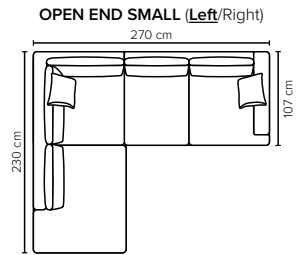

COMBINATIONS

Choose from available sofa models

MODULES

Design your own sofa

bellus®

* Ending plate.
Can be fitted on
the armrest free side
of any module