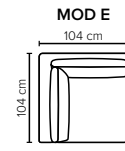

COMBINATIONS

Choose from available sofa models

MODULES

Design your own sofa

bellus®

* Ending plate.
Can be fitted on
the armrest free side
of any module