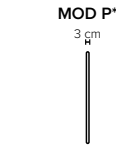

COMBINATIONS

Choose from available sofa models

MODULES

Design your own sofa

bellus®

* Ending plate.
Can be fitted on
the armrest free side
of any module