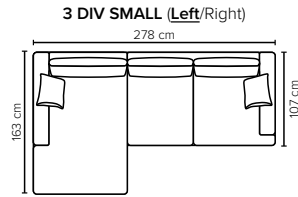

COMBINATIONS

Choose from available sofa models

MODULES

Design your own sofa

bellus®

* Ending plate.
Can be fitted on
the armrest free side
of any module