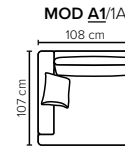

COMBINATIONS

Choose from available sofa models

MODULES

Design your own sofa

bellus®

* Ending plate.
Can be fitted on
the armrest free side
of any module