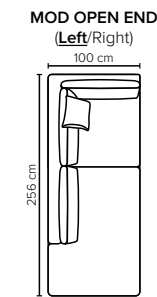

COMBINATIONS

Choose from available sofa models

MODULES

Design your own sofa

bellus®

* Ending plate.
Can be fitted on
the armrest free side
of any module