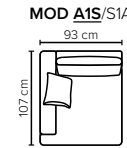

COMBINATIONS

Choose from available sofa models

MODULES

Design your own sofa

bellus®

* Ending plate.
Can be fitted on
the armrest free side
of any module