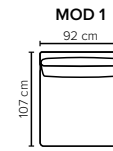

COMBINATIONS

Choose from available sofa models

MODULES

Design your own sofa

bellus®

* Ending plate.
Can be fitted on
the armrest free side
of any module