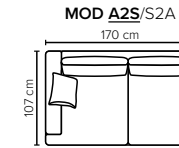

COMBINATIONS

Choose from available sofa models

MODULES

Design your own sofa

bellus®

* Ending plate.
Can be fitted on
the armrest free side
of any module