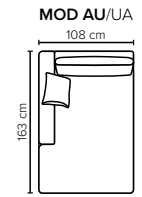

COMBINATIONS

Choose from available sofa models

MODULES

Design your own sofa

bellus®

* Ending plate.
Can be fitted on
the armrest free side
of any module