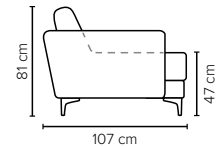

COMBINATIONS

Choose from available sofa models

MODULES

Design your own sofa

bellus®

* Ending plate.
Can be fitted on
the armrest free side
of any module

- **SEAT:** Cloud System: Pocket springs + HR Foam 35 kg covered with memory foam and 200 g fiber
- **BACK:** Silicized polyester fiber
  Loose seat cushions and loose back cushions
- **ARMREST:** Foam 25 kg

- **DECO PILLOWS:** 1 deco pillow per armrest size 40x40 cm
  1 deco pillow per corner size 40x40 cm
- **FRAME:** Plywood + wood
  No-Sag springs
- **LEG OPTIONS:** Standard: Leg 50 (wooden, h: 12 cm)
  Optional: Leg 32 (wooden or metal, h: 5 cm)
  Optional: Leg 42 (wooden or metal, h: 8 cm)
  Optional: Leg 53 (metal, h: 13 cm)