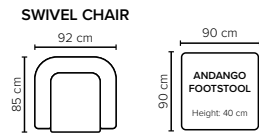

COMBINATIONS

Choose from available sofa models

MODULES

Design your own sofa

bellus®

* Ending plate.
Can be fitted on
the armrest free side
of any module

- **SEAT:** Cloud System: Pocket springs + HR Foam 35 kg covered with memory foam and 200 g fiber
- **BACK:** Silicized polyester fiber
  Loose seat cushions and loose back cushions
- **ARMREST:** Foam 25 kg

- **DECO PILLOWS:** 1 deco pillow per armrest size 40x40 cm
  1 deco pillow per corner size 40x40 cm
- **FRAME:** Plywood + wood
  No-Sag springs
- **LEG OPTIONS:** Standard: Leg 50 (wooden, h: 12 cm)
  Optional: Leg 32 (wooden or metal, h: 5 cm)
  Optional: Leg 42 (wooden or metal, h: 8 cm)
  Optional: Leg 53 (metal, h: 13 cm)