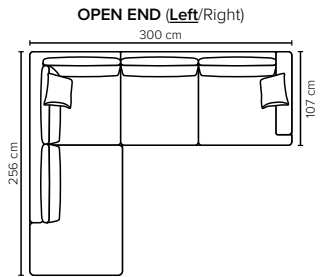

COMBINATIONS

Choose from available sofa models

MODULES

Design your own sofa

bellus®

* Ending plate.
Can be fitted on
the armrest free side
of any module