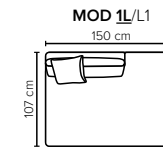

COMBINATIONS

Choose from available sofa models

MODULES

Design your own sofa

bellus®

* Ending plate.
Can be fitted on
the armrest free side
of any module