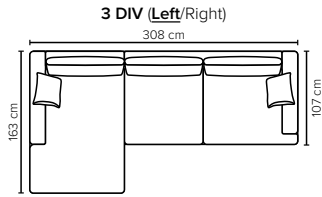

COMBINATIONS

Choose from available sofa models

MODULES

Design your own sofa

bellus®

* Ending plate.
Can be fitted on
the armrest free side
of any module