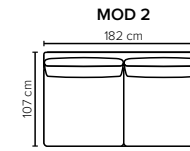

COMBINATIONS

Choose from available sofa models

MODULES

Design your own sofa

bellus®

* Ending plate.
Can be fitted on
the armrest free side
of any module