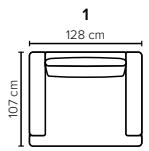

COMBINATIONS

Choose from available sofa models

MODULES

Design your own sofa

bellus®

* Ending plate.
Can be fitted on
the armrest free side
of any module