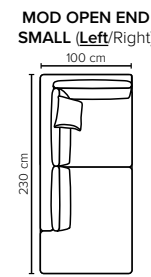

COMBINATIONS

Choose from available sofa models

MODULES

Design your own sofa

bellus®

* Ending plate.
Can be fitted on
the armrest free side
of any module