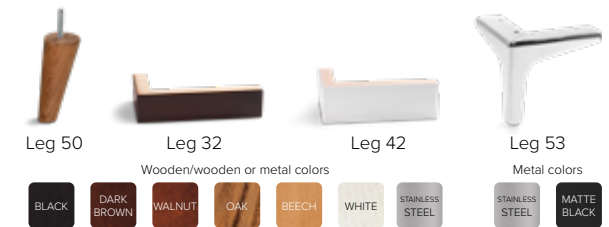

COMBINATIONS

Choose from available sofa models

MODULES

Design your own sofa

bellus®

* Ending plate.
Can be fitted on
the armrest free side
of any module

- **SEAT:** Cloud System: Pocket springs + HR Foam 35 kg covered with memory foam and 200 g fiber
- **BACK:** Silicized polyester fiber
  Loose seat cushions and loose back cushions
- **ARMREST:** Foam 25 kg

- **DECO PILLOWS:** 1 deco pillow per armrest size 40x40 cm
  1 deco pillow per corner size 40x40 cm
- **FRAME:** Plywood + wood
  No-Sag springs
- **LEG OPTIONS:** Standard: Leg 50 (wooden, h: 12 cm)
  Optional: Leg 32 (wooden or metal, h: 5 cm)
  Optional: Leg 42 (wooden or metal, h: 8 cm)
  Optional: Leg 53 (metal, h: 13 cm)