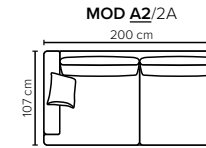

COMBINATIONS

Choose from available sofa models

MODULES

Design your own sofa

bellus®

* Ending plate.
Can be fitted on
the armrest free side
of any module