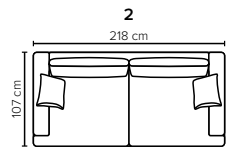

COMBINATIONS

Choose from available sofa models

MODULES

Design your own sofa

bellus®

* Ending plate.
Can be fitted on
the armrest free side
of any module