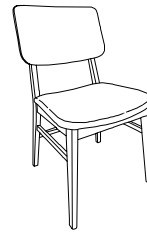

STEVIE STOL

chair/tuoli

Delar/Parts/Osat

(A) x1

(B) x1

(C) x1

(D) x1

(E) x1

(F) x1

(G) x1

M8x90mm

(H) x4

M8x70mm

(I) x4

D4x40mm

(J) x4

D4x15mm

(K) x8

(L) x4

D8-15mm

(M) x8

(N) x8

(O) x4

(P) x1