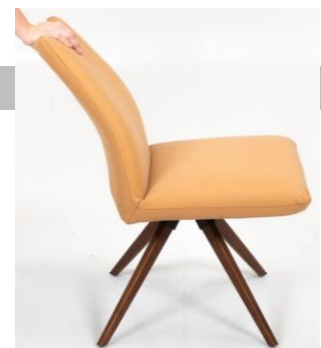

Model: **9055** - Ergo Dining Relax chair

1. Different design of Dining Relax chairs (each design own number of model)

2. Ergo Dining Relax chairs:

Ergo Dining Relax chair with function Ergo (glide function) & Svivel (ERGOSV)

For this option Svivel* always included.

*Svivel (SV):
about 90° swivel
in left or right side.

Swivel function

Ergo glide function

3. Different types of legs for Dining Relax chairs (last page):

4. Selected colours of fabrics/leathers in special price (Standard colours)

5. Sets offer - always set 2 pcs (prices always for 1 pcs)

Model: **9055** - Ergo Dining Relax chair

Measurements

W | H | D | S | D | S | H

Description

ERGO Dining Relax chair with svivel and legs (ERGOSV) 1 pcs