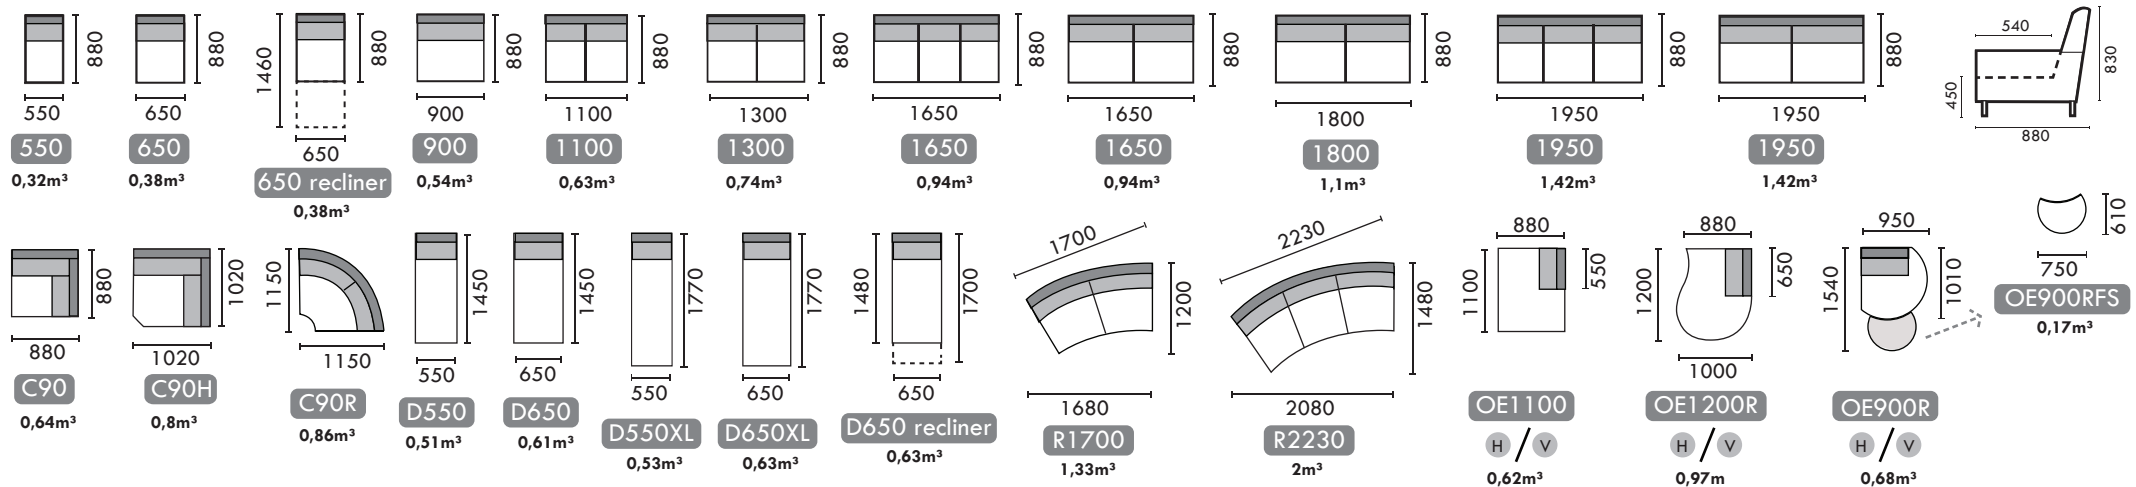

SOLUTION

Fleming®

NB! Armrest 4 cannot be used with the recliner.