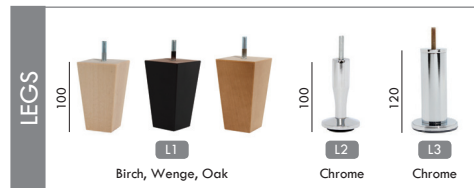

SOLUTION

Fleming®

NB! Armrest 4 cannot be used with the recliner.