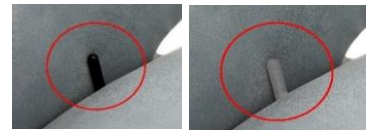

### Manual function chair

360° swivel Relax-chair with manually adjustable backrest, footstool and headrest.

Inner handle for back in two colors black or brushed. Always on the right side.